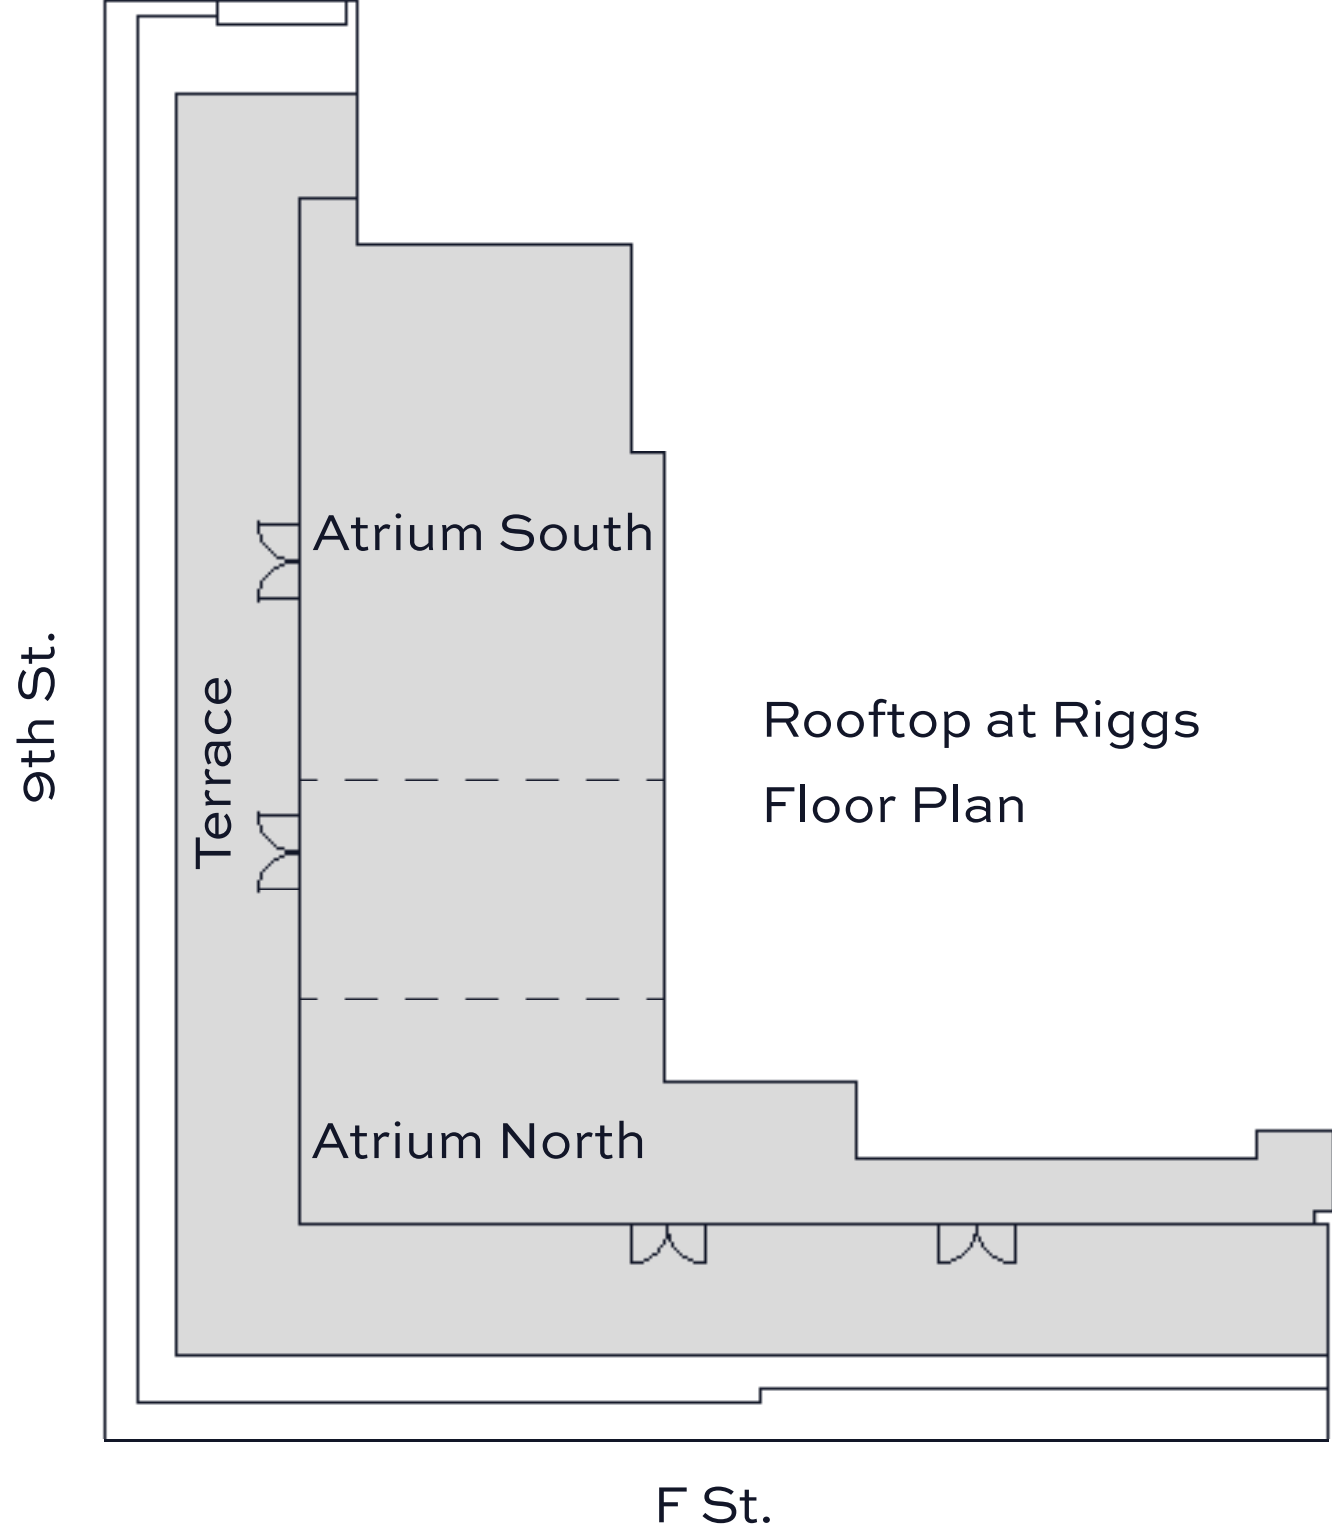

Meetings & Events Capacities

<u>ROOM NAME</u>	<u>SQ. FT.</u>	<u>SQ. M.</u>	<u>RECEPTION</u>	<u>BANQUET & SEATED</u>	<u>CLASSROOM</u>	<u>THEATER</u>	<u>U-SHAPE</u>
Rooftop at Riggs	2,480	230	200	130	-	-	-
Atrium South	1,345	125	80	60	60	60	36
Atrium North	1,130	105	50	30	30	30	24
Riggs Suite	720	67	30	20	-	-	-
Semi-Private Dining Room	455	42	22	22	-	-	-
Private Dining Room	405	38	-	16	-	-	-
Café Riggs Communal Bar	915	85	45	40	-	-	-