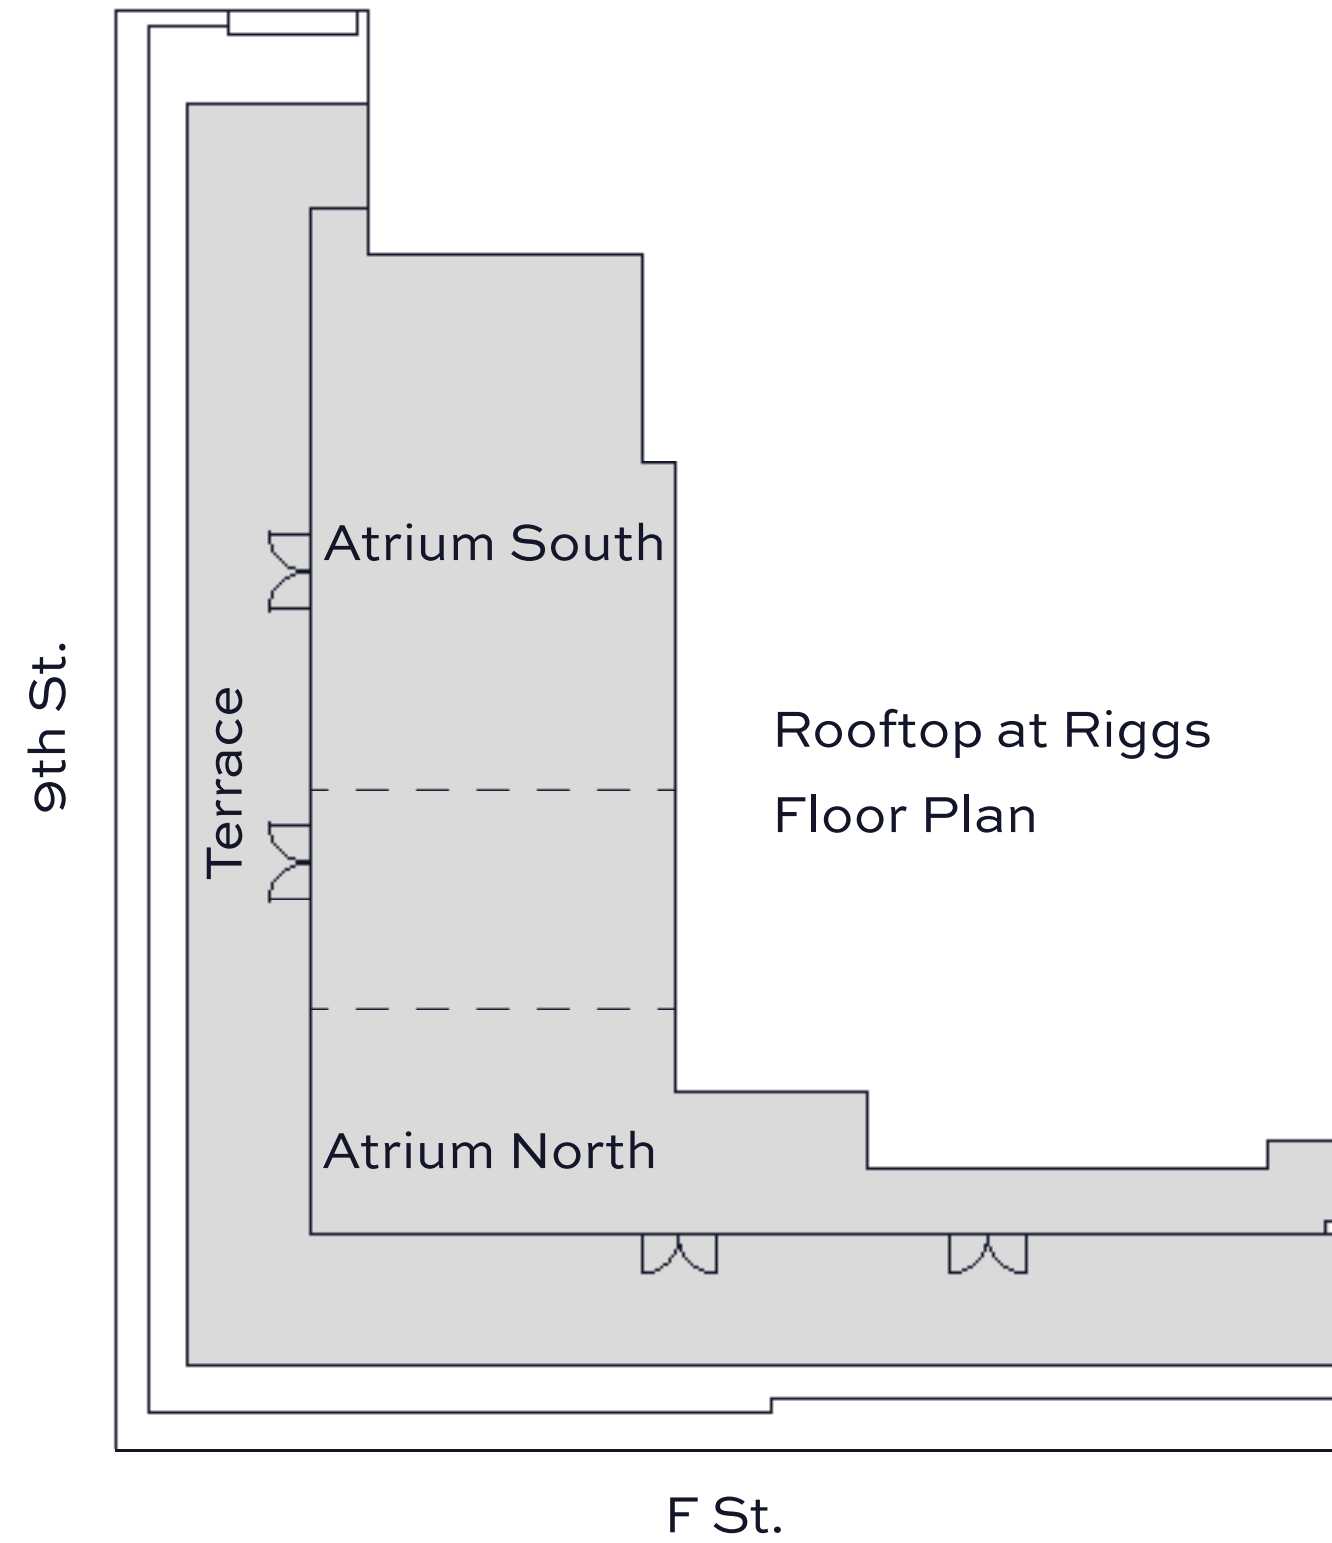

# Meetings & Events Capacities

<u>ROOM NAME</u>	<u>SQ. FT.</u>	<u>SQ. M.</u>	<u>RECEPTION</u>	<u>BANQUET &amp; SEATED</u>	<u>CLASSROOM</u>	<u>THEATER</u>	<u>U-SHAPE</u>
Rooftop at Riggs	2,480	230	200	130	-	-	-
Atrium South	1,345	125	80	60	60	60	36
Atrium North	1,130	105	50	30	30	30	24
Riggs Suite	720	67	30	20	-	-	-
Semi-Private Dining Room	455	42	22	22	-	-	-
Private Dining Room	405	38	-	16	-	-	-
Café Riggs Communal Bar	915	85	45	40	-	-	-