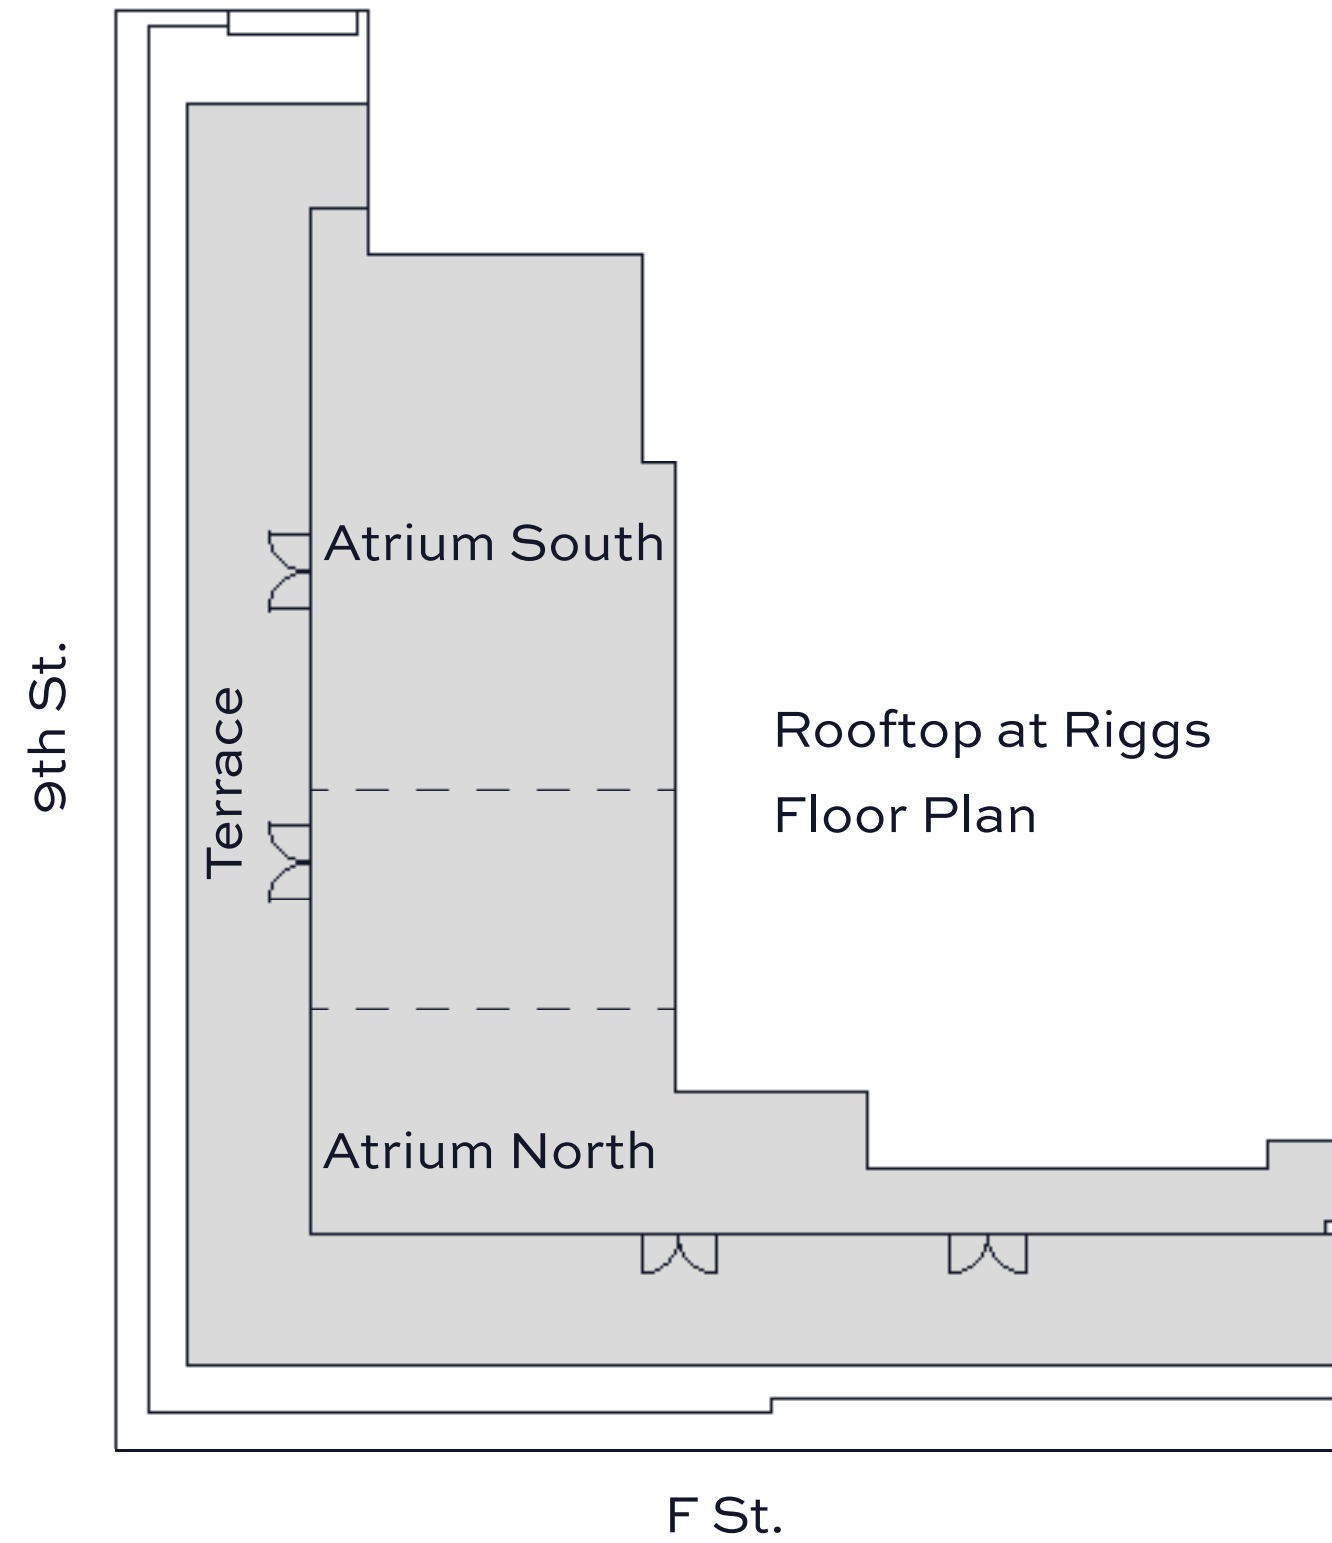

Meetings & Events Capacities

<u>ROOM NAME</u>	<u>SQ. FT.</u>	<u>SQ. M.</u>	<u>RECEPTION</u>	<u>BANQUET & SEATED</u>	<u>CLASSROOM</u>	<u>THEATER</u>	<u>U-SHAPE</u>
Rooftop at Riggs	2,480	230	230	120	–	–	–
Atrium South	1,345	125	130	80	64	122	36
Atrium North	1,130	105	100	40	32	83	24
Riggs Suite	720	67	25	12	–	–	–
Semi-Private Dining Room	455	42	20	20	–	–	–
Private Dining Room	405	38	27	16	–	–	–
Café Riggs Communal Bar	915	85	45	40	–	–	–