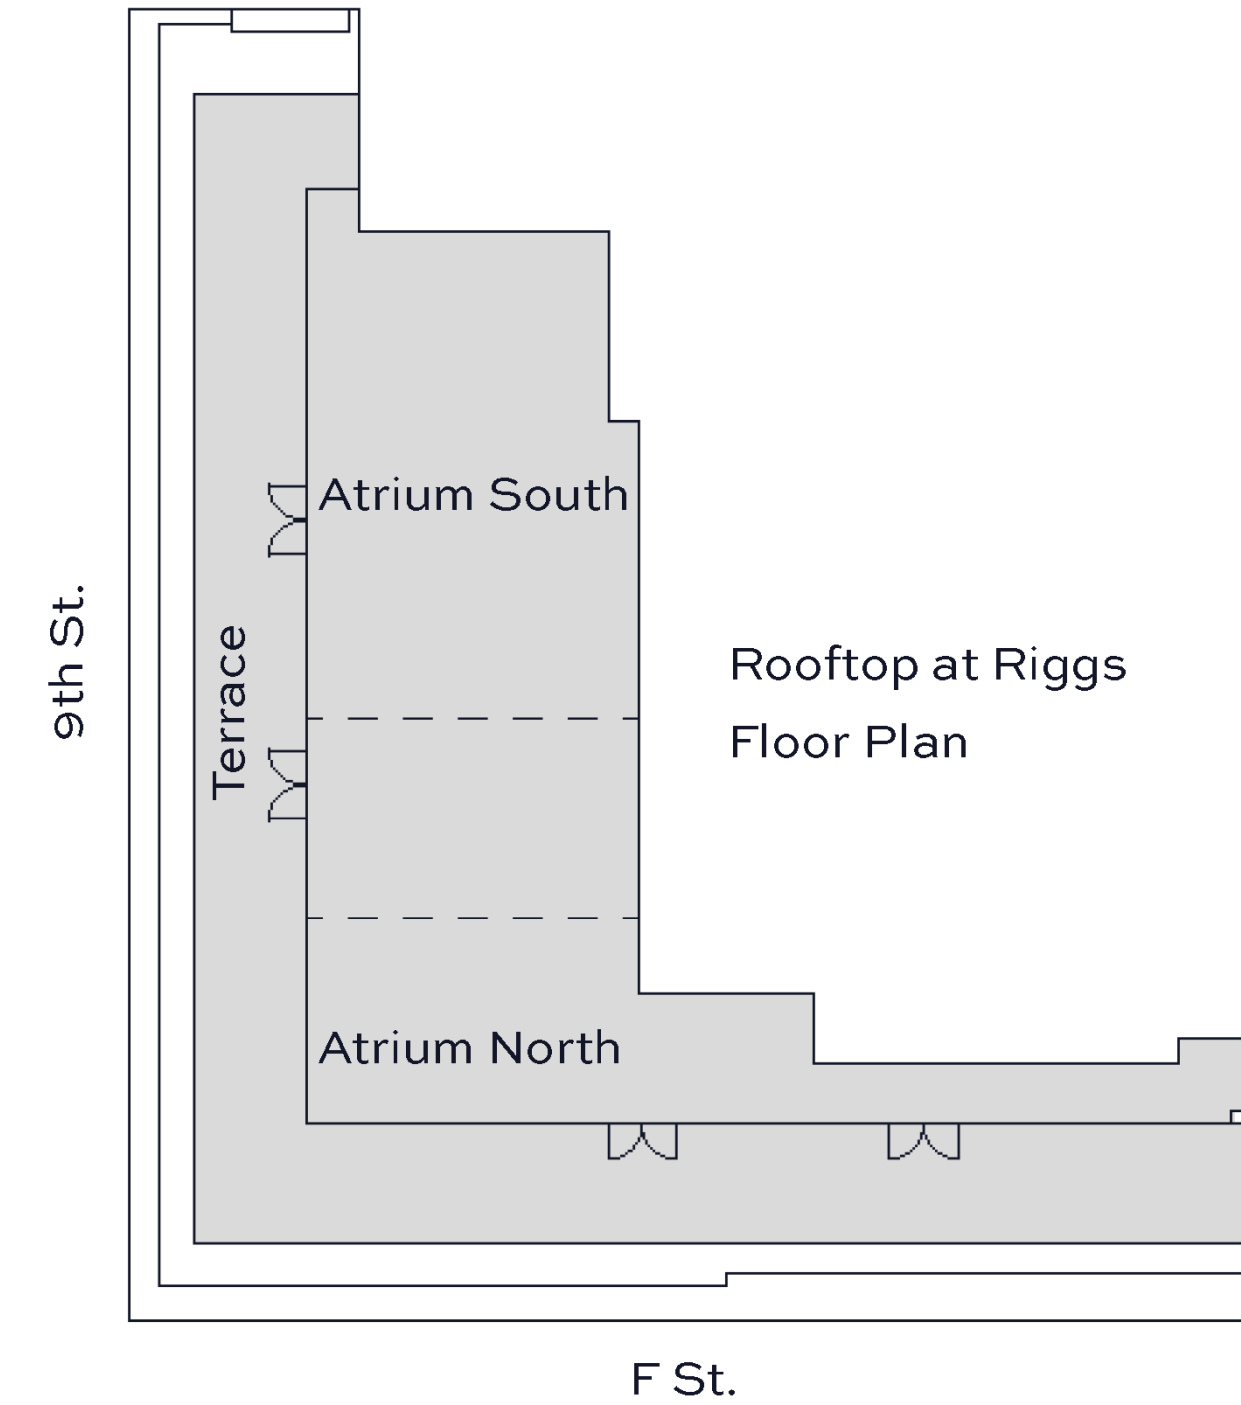

Meetings & Events Capacities

<u>ROOM NAME</u>	<u>SQ. FT.</u>	<u>SQ. M.</u>	<u>RECEPTION</u>	<u>BANQUET & SEATED</u>	<u>CLASSROOM</u>	<u>THEATER</u>	<u>U-SHAPE</u>
Rooftop at Riggs	2,480	230	250	120	–	–	–
Atrium South	1,345	125	100	80	60	60	36
Atrium North	1,130	105	60	35	30	30	24
Riggs Suite	720	67	25	12	–	–	–
Semi-Private Dining Room	455	42	30	30	–	–	–
Private Dining Room	405	38	20	16	–	–	–
Café Riggs Communal Bar	915	85	40	20	–	–	–